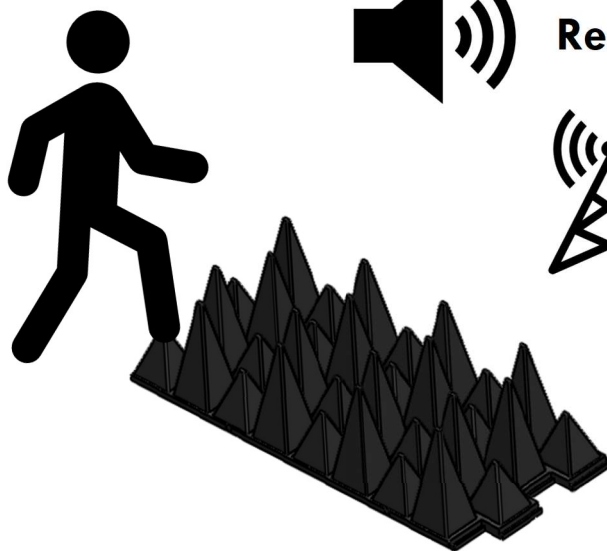

- ^ Solar powered control panel
- ^ Standalone system for quick deployment
- ^ Multi-height pyramids to deter and delay trespassers

Made from recycled tyres

www.nogomat.com
info@hirds.co.uk
01302 952040