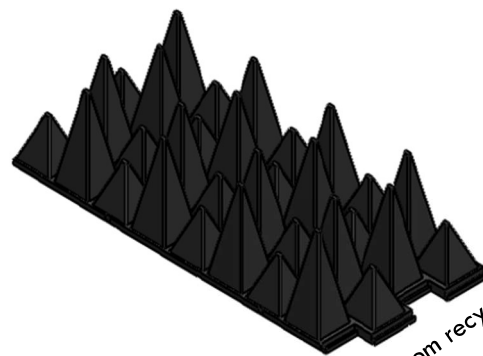

// NO-GO MAT

Delay.Deter.Defend

Delay intruders
Deter trespassers
Defend your property

- Λ **Perimeter Security**
- Λ **Vehicle Access Control**
- Λ **Pedestrian Deterrent**
- Λ **Crowd Control**

Made from recycled tyres

- Λ **Fast install by 2 person team**
- Λ **Panel L=1280 W=580 H= 292 (mm)**
- Λ **Multi-height pyramids to deter and delay trespassers**

info@hirds.co.uk
01302 952040
www.nogomat.com